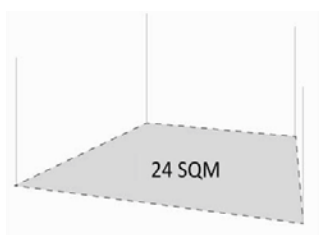

EXHIBIT SPACE OPTIONS & PRICING

READY STAND

(Picture is based on 12 sqm booth basic option)

- (4) Chairs
- (1) Wastebasket
- 500 watt outlet
- Rectangular table
- Carpet (color is pepper)
- White cloth wall panels (8ft in height)
- (1) Moveable Shelf Unit with (4) shelves
- ½ meter graphic on front panel of booth
- Fascia board with company name & booth number
- Affixing anything directly to the walls is not allowed
- Track lighting with 3 adjustable heads

BOOTH SIZE	PRICE	STARTING COSTS
INLINE BOOTH (1 OPEN SIDE)		
12 to 71 sqm (129 to 764 sqft)	\$516	12 sqm @\$516/sqm = \$6,192
CORNER BOOTH (2 OPEN SIDES)		
12 to 23 sqm (129 to 247 sqft) 24 to 71 sqm (258 to 764 sqft)	\$611 \$541	12 sqm @\$611/sqm = \$7,332

* Square foot measurements above are rounded approximations

RAW SPACE

- Concrete floor space only (no furnishings or walls)
- Exhibitor is responsible for finished back wall that is 8 feet/2,4 meters tall and side wall(s) if space is a corner or inline
- Exhibitor is responsible for mandatory floor covering/carpet
- Space can be increased by individual square meters at a minimum of 1x3 meters
- Carpet & wall panels can be ordered through GES

BOOTH SIZE	PRICE	STARTING COSTS
INLINE BOOTH (1 OPEN SIDE)		
24 to 71 sqm (258 to 764 sqft) 72 & larger sqm (775 & larger sqft)	\$374 \$349	24 sqm @\$374/sqm = \$8,976
CORNER BOOTH (2 OPEN SIDES)		
24 to 71 sqm (258 to 764 sqft)	\$392	24 sqm @\$392/sqm = \$9,408
PENINSULA BOOTH (3 OPEN SIDES)		
36 to 71 sqm (388 to 764 sqft) 72 & larger (775 & larger)	\$400 \$363	36 sqm @\$400/sqm = \$14,400
ISLAND BOOTH (4 OPEN SIDES)		
48 to 71 sqm (517 to 764 sqft) 72 to 111 sqm (775 to 1,195 sqft) 112 to 135 sqm (1,205 to 1,453 sqft) 136 & larger sqm (1,463 & larger sqft)	\$409 \$370 \$354 \$338	48 sqm @\$409/sqm = \$19,632