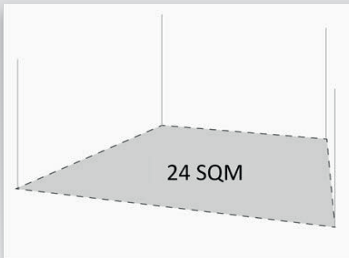

RAW SPACE

- Concrete floor space only (no furnishings or walls)
- Exhibitor is responsible for mandatory floor covering/carpet
- Exhibitor is responsible for finished back wall that is 8 feet tall and side wall(s) if space is a corner or inline
- Space can be increased by individual square meters at a minimum of 1 x 3 meters
- Carpet & wall panels can be purchased through GES

BOOTH SIZE	PRICE	STARTING COSTS
INLINE BOOTH (1 OPEN SIDE)		
24 to 71 sqm (258 to 764 sqft)	$306	24 sqm @$306/sqm = $7,344
72 & larger sqm (775 & larger sqft)	$285	
CORNER BOOTH (2 OPEN SIDES)		
24 to 71 sqm (258 to 764 sqft)	$320	24 sqm @$320/sqm = $7,680
PENINSULA BOOTH (3 OPEN SIDES)		
36 to 71 sqm (388 to 764 sqft)	$329	36 sqm @$329/sqm = $11,844
72 & larger (775 & larger)	$297	
ISLAND BOOTH (4 OPEN SIDES)		
48 to 71 sqm (517 to 764 sqft)	$335	48 sqm @$335/sqm = $16,080
72 to 111 sqm (775 to 1,195 sqft)	$303	
112 to 135 sqm (1,205 to 1,453 sqft)	$289	
136 & larger sqm (1,463 & larger sqft)	$274	

* Square foot measurements above are rounded approximations